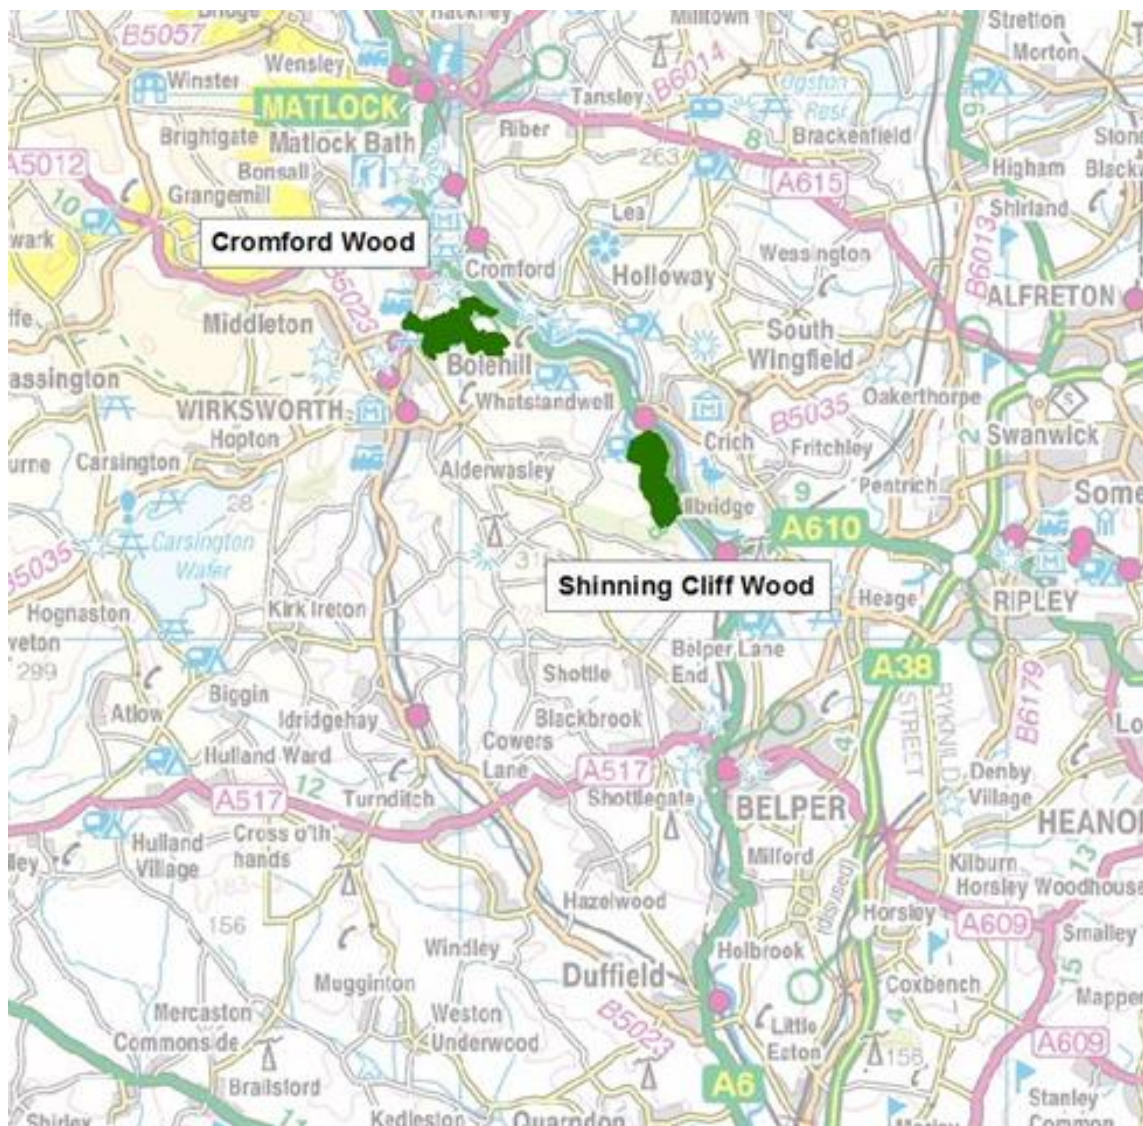

Cromford & Shining Cliff Forest Plan

Central England Forest District

Lady Hill, Birches Valley, Rugeley, Staffs WS15 2UQ

Tel 01785 777 022

forestry.gov.uk/england